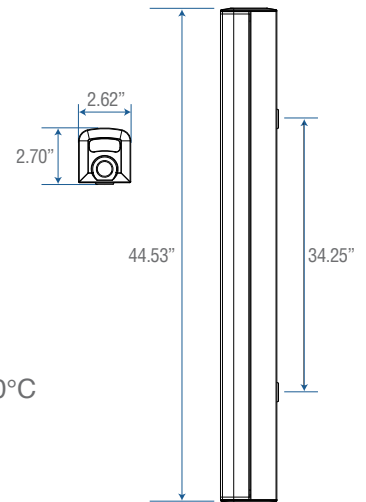

DIAGRAM

ORDER CODE	DLC MODEL	DLC ID	DESCRIPTION	WATTS	VOLT	LUMENS	CCT(K)	CRI	THD	MOL (IN)	CASE QTY.
L2420-3200	ILX-VS2-432WDMV3CCT	PLJYZC8CGJDO	4' 32W STRIP FIXTURE 3CCT DIM WH	32	120-347V	4180	3500K	83+	<20%	44.53x2.62x2.70	6
OPTIONAL ACCESSORIES											
L2420-9400	CONNECTOR PLATE FOR ROW MOUNTING										
L2850-0002	60" AIR CRAFT SUSPENSION CABLE / PACK OF TWO (2)										