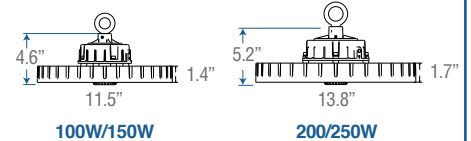

DIAGRAM

PHOTOMETRICS