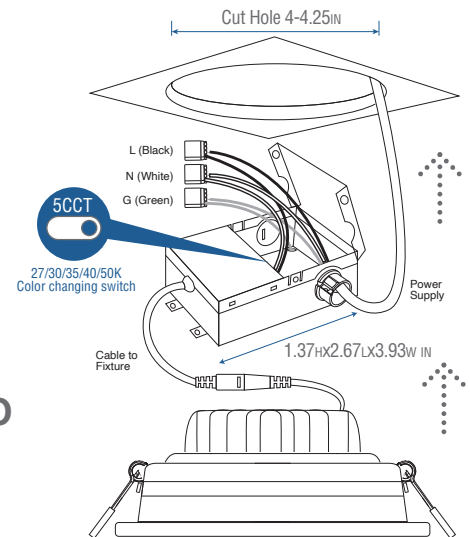

ENERGY STAR

Product information

FEATURES

- 4" 12W 1200lm
- Selectable color temperatures of 27000K/3000K/3500K/4000K/5000K
- Fire rated 2H FT6 cable
- Suitable for wet locations
- Energy Star, cETLus listed
- Type IC rated (direct contact with insulation)
- Less than 0.1% defective rate
- Triac Dimmable
- COB Type LED
- 50,000 hour life
- Quick & easy installation
- No flicker, mercury free, instant on
- 5-year warranty

APPLICATION

- Offices
- Retail
- Museum
- Hospitality
- Commercial
- Lighting showroom

INSTALLATION

- Recessed
- Insulated/drop ceilings
- Fits under studs and in narrow plenums

ADDITIONAL INFO

- White Finish
- Operating Temperature -10°C ~+40°C

DIAGRAM

ORDER CODE	DESCRIPTION	WATTS	VOLT	LUMENS	CCT(K)	LIFE HRS	BEAM ANGLE	IP	CRI	PF	CASE QTY.
L3424-0010	BAFFLE GIMBAL 4"R 12W 5CCT COLOR TUNEABLE WHITE	12	120 V	1200	2700K 3000K 3500K 4000K 5000K	50,000	36°	54	95+	0.98	40
L3424-0020	BAFFLE GIMBAL 4"R 12W 5CCT COLOR TUNEABLE BLACK										