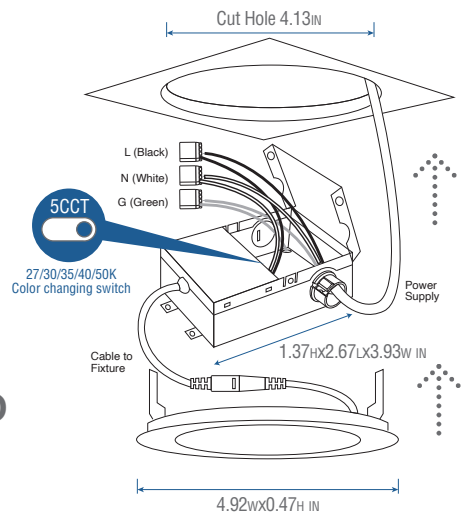

DIAGRAM

ORDER CODE	DESCRIPTION	WATTS	VOLT	LUMENS	CCT(K)	LIFE HRS	BEAM ANGLE	IP	CRI	PF	CASE QTY.
L3314-1050	4" FIRE RATED SLIM 9W 810LM 5CCT FT6	9 W	120 V	810	2700K 3000K 3500K 4000K 5000K	50,000	110°	54	80+	0.98	40

ES ID: 2421067 MODEL: ILX-SP-9W-5CCT-WL