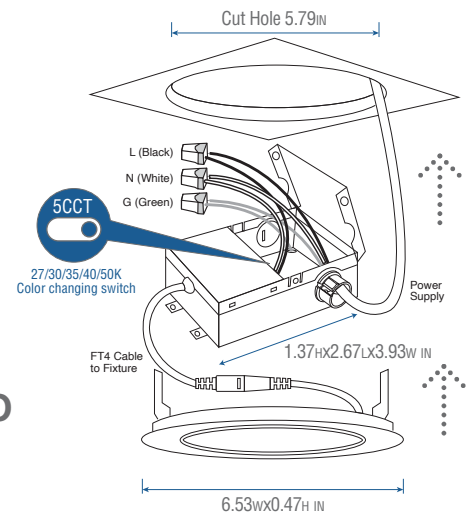

### FEATURES

- 6" 12W 1300lm
- Selectable color temperatures of 27000K/3000K/3500K/4000K/5000K
- Fire rated 2H FT4 cable
- Suitable for wet locations
- Energy Star, cETLus listed
- Type IC rated (direct contact with insulation)
- Dimmable
- Less than 0.1% defective rate
- 50,000 hour life
- Acrylic PMMA light guide
- Air-tight aluminum housing
- Quick & easy installation
- No flicker, mercury free, instant on
- 5-year warranty

### INSTALLATION

- Recessed
- Insulated/drop ceilings
- Fits under studs and in narrow plenums

### DIAGRAM

ORDER CODE	ENERGY STAR LISTING CODE	DESCRIPTION	WATTS	VOLT	LUMENS	CCT(K)	LIFE HRS	BEAM ANGLE	CRI	IP	PF	MOL (IN)	MOUNT SIZE (IN)	CASE QTY.
L3506-5300	ILX-SP-12W-5CCT-WL	SP PRO 6"R 12W 5CCT 1300LM FT4 CABLE WET LOCATION FLAT	12	120 V	1300	2700K 3000K 3500K 4000K 5000K	50,000	110°	82	54	0.94	6.53	5.79	40